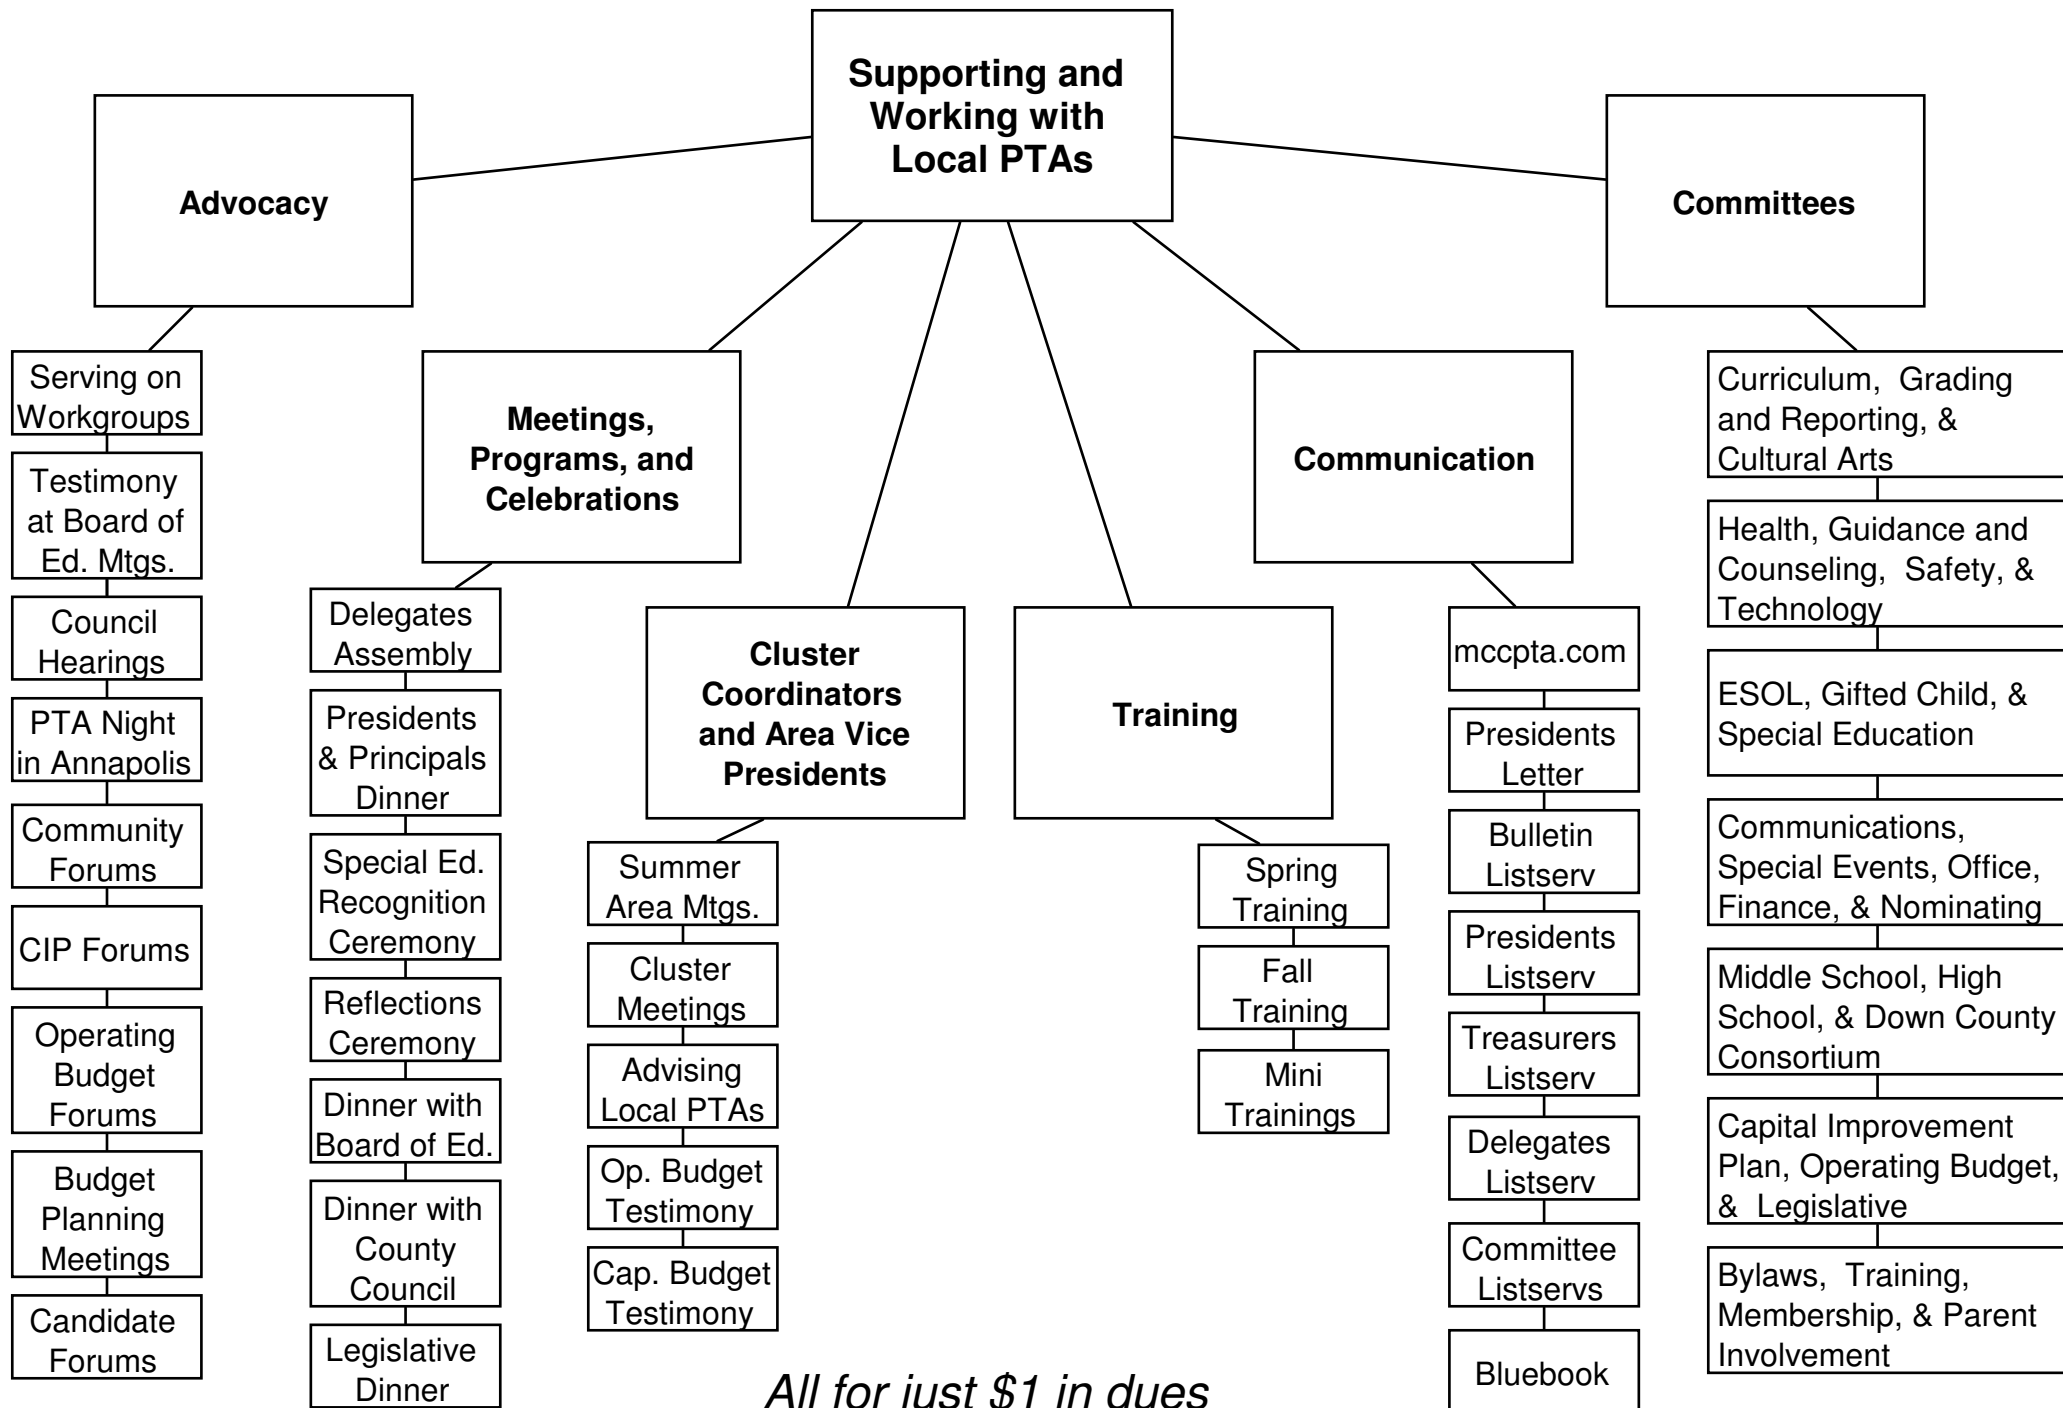

# What does MCCPTA do?

MCCPTA supports the mission of PTA by being a key link for local PTAs to the Maryland State PTA and National PTA

*All for just \$1 in dues*